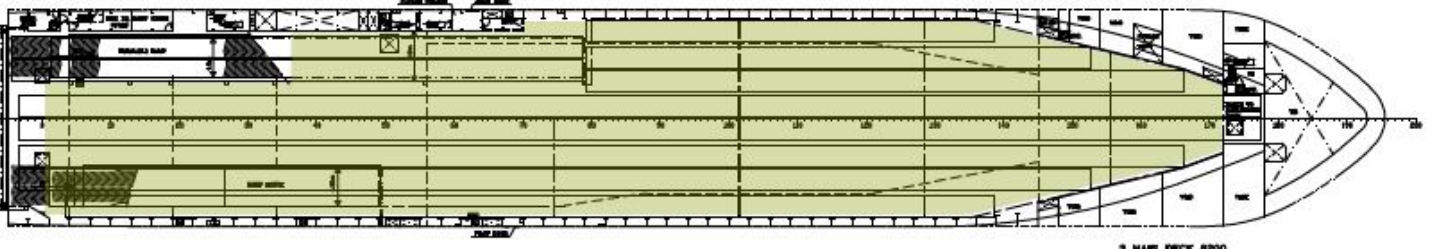

20000 spacing 800, with spacing 2000

PLATFORM DECK 18000

6 UPPER DECK 18600

STRENGTH CLASS DECK + HOLD, ACC. 1000, 2000

4 DECK 13800/12400/13600

PLATFORM DECK 11000

3 MAIN DECK 8200

1 TANK TOP 2150