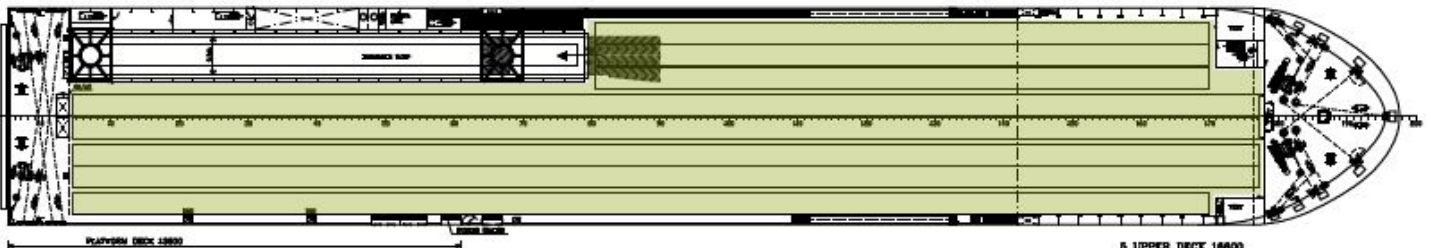

20000 spacing 800, with spacing 2000

PLATFORM DECK 18000

6 UPPER DECK 18600

STRENGTH CLASS DECK + HOLD, ACC. 1000, 2000

4 DECK 13800/12400/13600

PLATFORM DECK 11000

3 MAIN DECK 8200

1 TANK TOP 2150